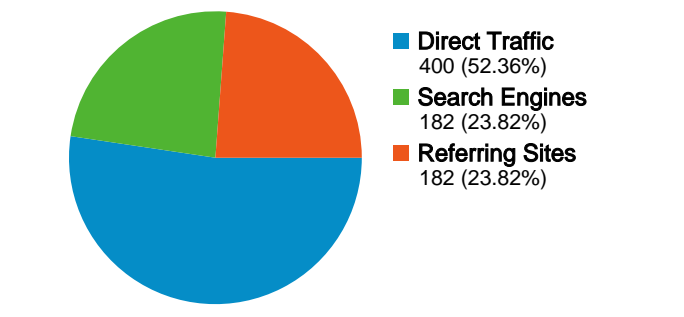

Traffic Sources Overview

Content Overview

Pages	Pageviews	% Pageviews
/	968	30.06%
/forum/	201	6.24%
/forum/?forum=3&page=1	149	4.63%
/forum/?profile=user	42	1.30%
/forum	38	1.18%