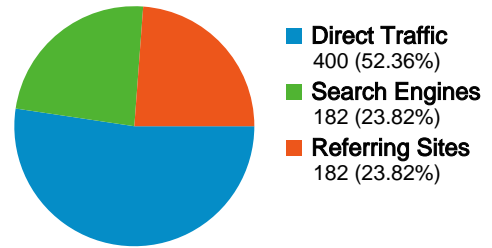

Top Traffic Sources

Sources	Visits	% visits	Keywords	Visits	% visits
(direct) ((none))	400	52.36%	fisika uns	55	30.22%
google (organic)	180	23.56%	fisika uns org	16	8.79%
myipneighbors.com (referral)	91	11.91%	fisika-uns.org	6	3.30%
aa.f537.mail.yahoo.com	19	2.49%	komunitas fisika	5	2.75%
riefsa.wordpress.com (referral)	13	1.70%	fisika.uns.org	4	2.20%