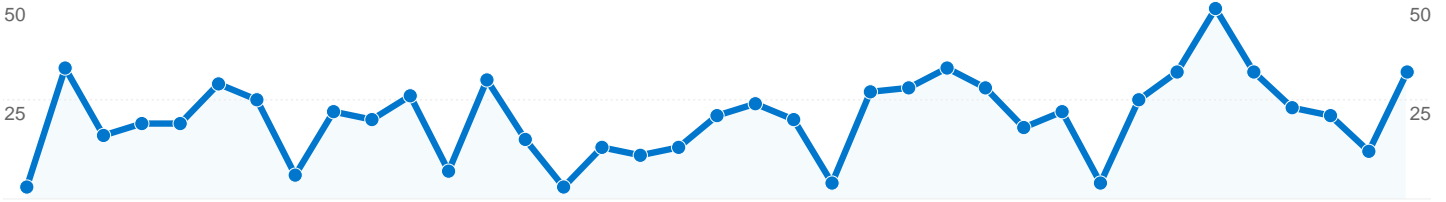

All traffic sources sent a total of 764 visits

- **52.36%** Direct Traffic
- **23.82%** Referring Sites
- **23.82%** Search Engines