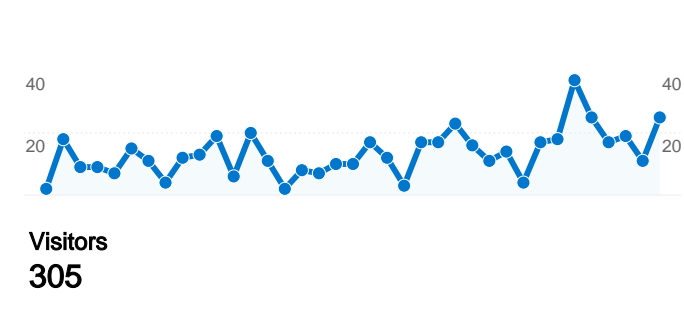

Site Usage

764 Visits

39.01% Bounce Rate

3,220 Pageviews

00:09:55 Avg. Time on Site

4.21 Pages/Visit

39.79% % New Visits

Visitors Overview

 **764** Visits

 **305** Absolute Unique Visitors

 **3,220** Pageviews

 **4.21** Average Pageviews

 **00:09:55** Time on Site

 **39.01%** Bounce Rate

 **40.05%** New Visits

Technical Profile

764 visits came from 11 countries/territories

Site Usage

Country/Territory	Visits	Pages/Visit	Avg. Time on Site	% New Visits	Bounce Rate
Indonesia	577	4.20	00:10:05	43.50%	40.21%
Japan	139	4.50	00:09:58	23.02%	33.81%
Taiwan	24	3.92	00:11:17	33.33%	33.33%
Norway	11	4.45	00:07:58	27.27%	9.09%
Hong Kong	3	1.00	00:00:00	66.67%	100.00%
Italy	3	1.00	00:00:00	100.00%	100.00%
Australia	2	1.00	00:00:00	100.00%	100.00%
Germany	2	4.50	00:00:57	100.00%	50.00%
South Korea	1	4.00	00:02:32	100.00%	0.00%
Netherlands	1	4.00	00:06:36	100.00%	0.00%

Pages on this site were viewed a total of 3,220 times

 **3,220** Pageviews

 **2,319** Unique Views

 **39.01%** Bounce Rate

Top Content

Pages	Pageviews	% Pageviews
/	968	30.06%
/forum/	201	6.24%
/forum/?forum=3&page=1	149	4.63%
/forum/?profile=user	42	1.30%
/forum	38	1.18%