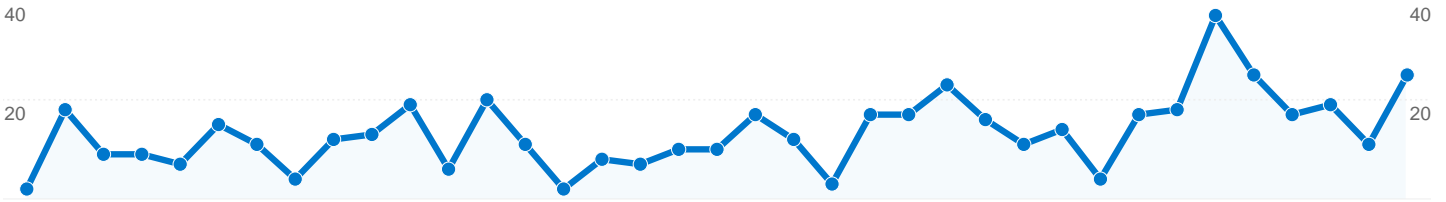

305 people visited this site

764 Visits

305 Absolute Unique Visitors

3,220 Pageviews

4.21 Average Pageviews

00:09:55 Time on Site

39.01% Bounce Rate

40.05% New Visits

Technical Profile

Browser	Visits	% visits	Connection Speed	Visits	% visits
Firefox	451	59.03%	Unknown	530	69.37%
Internet Explorer	217	28.40%	T1	141	18.46%
Opera	84	10.99%	DSL	47	6.15%
Mozilla	5	0.65%	Cable	24	3.14%
Mozilla Compatible Agent	3	0.39%	Dialup	22	2.88%