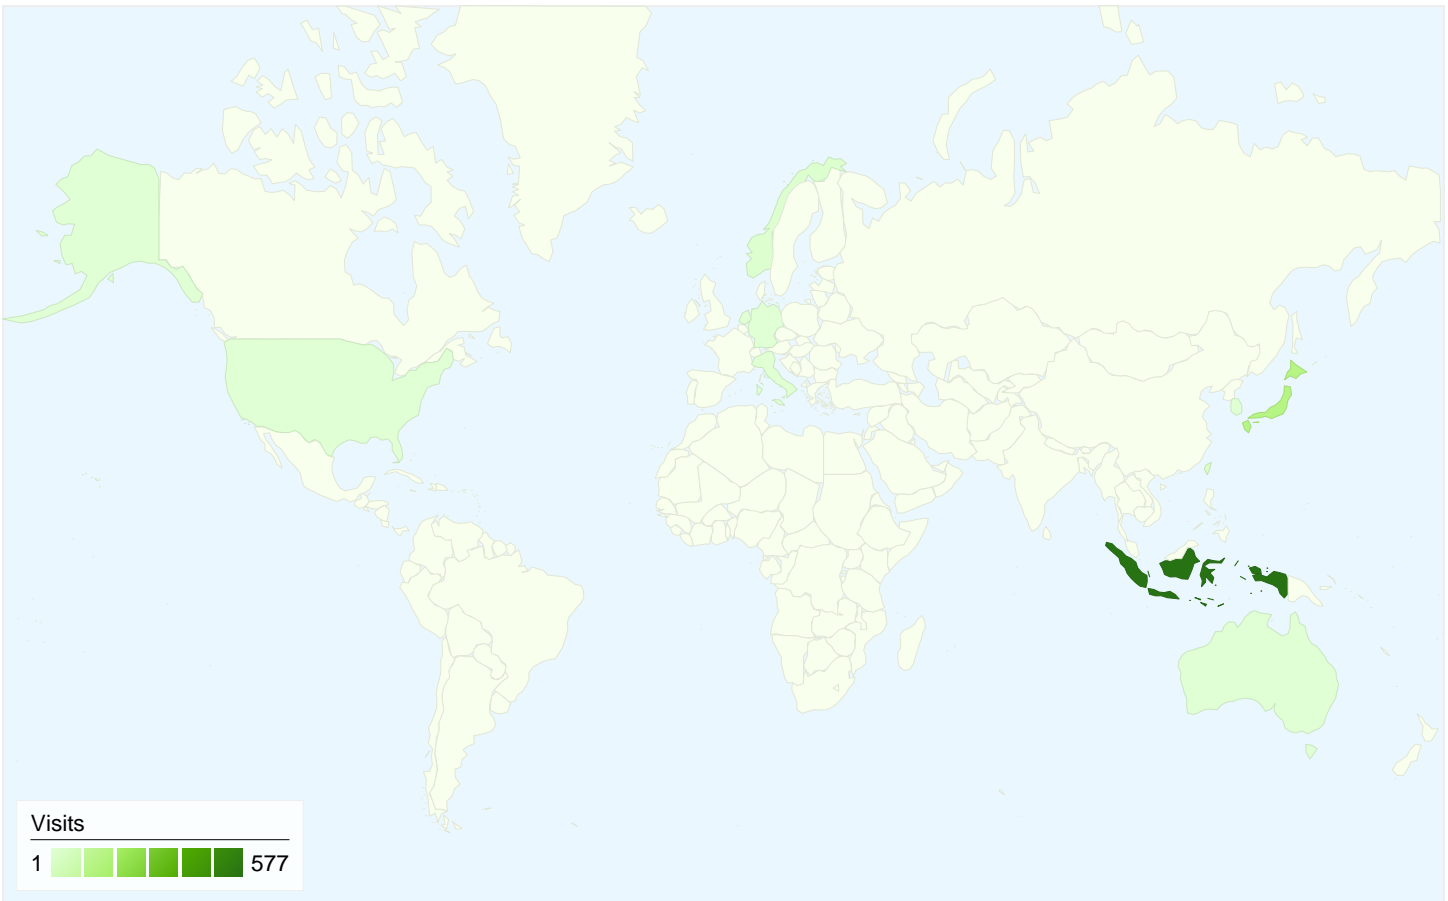

764 visits came from 11 countries/territories

Site Usage

Country/Territory	Visits	Pages/Visit	Avg. Time on Site	% New Visits	Bounce Rate
Indonesia	577	4.20	00:10:05	43.50%	40.21%
Japan	139	4.50	00:09:58	23.02%	33.81%
Taiwan	24	3.92	00:11:17	33.33%	33.33%
Norway	11	4.45	00:07:58	27.27%	9.09%
Hong Kong	3	1.00	00:00:00	66.67%	100.00%
Italy	3	1.00	00:00:00	100.00%	100.00%
Australia	2	1.00	00:00:00	100.00%	100.00%
Germany	2	4.50	00:00:57	100.00%	50.00%
South Korea	1	4.00	00:02:32	100.00%	0.00%
Netherlands	1	4.00	00:06:36	100.00%	0.00%